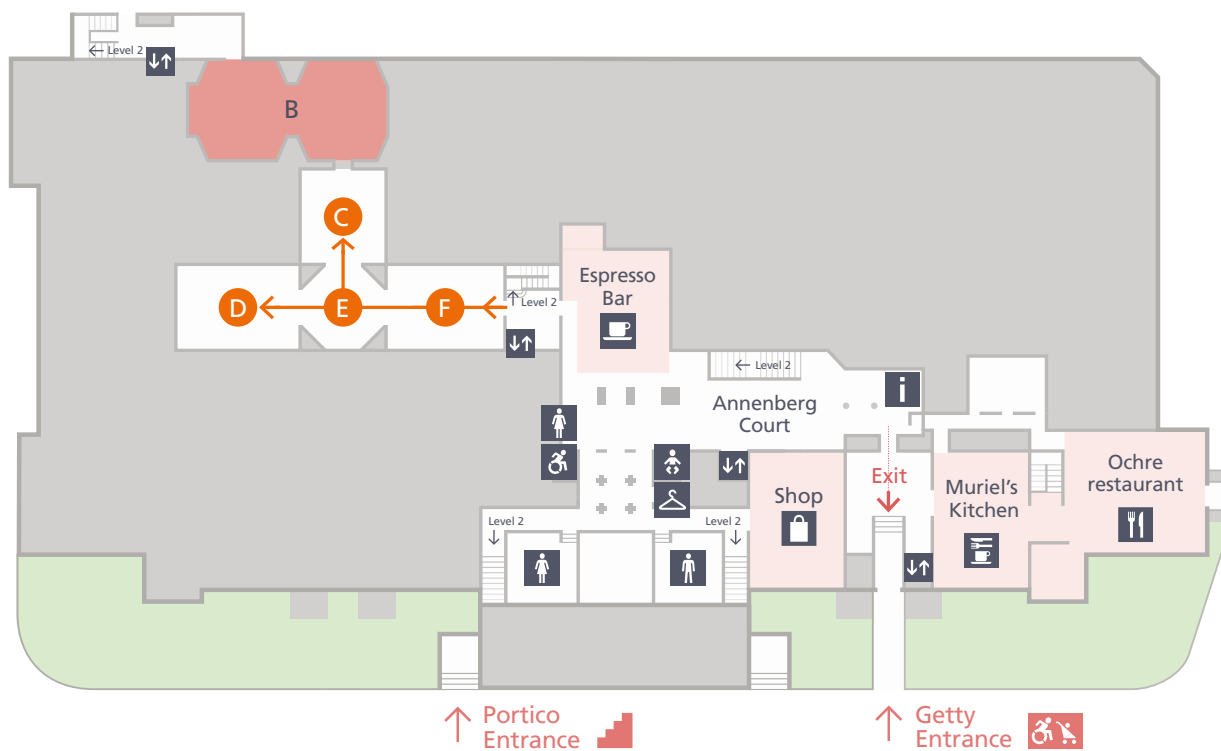

2 Main Floor Galleries

Lifts 

Shop 

Information, tickets & Membership 

0 Ground Floor Galleries

- Shop 
- Ochre restaurant 
- Muriel's Kitchen 
- Espresso Bar 
- Cloakroom 
- Toilets 

Key

- | | | | |
|---|--|--|---|
|  Information, tickets & Membership |  Male toilets |  Baby change |  Muriel's Kitchen |
|  Cloakroom |  Female toilets |  Shop |  Ochre restaurant |
|  Lifts |  Accessible toilets |  Espresso Bar |  Temporary exhibition (Admission charge may apply) |

Rooms 9–29

Take this route to discover our
Renaissance, Dutch & Flemish paintings

Cranach, Holbein, Leonardo, Mantegna, Raphael, Rembrandt,
Rubens, Titian, Ruysch, Van Eyck

Rooms 30–45

Take this route to see our 17th,
18th century & Impressionist paintings

Constable, Gainsborough, Pissaro, Reni, Rousseau, Seurat,
Stubbs, Turner, Van Gogh, Vigée Le Brun

Rooms C–F

Take this route to discover our
Medieval & Renaissance paintings

Lippi, Perugino, Piero di Cosimo, Piero della Francesca, Uccello