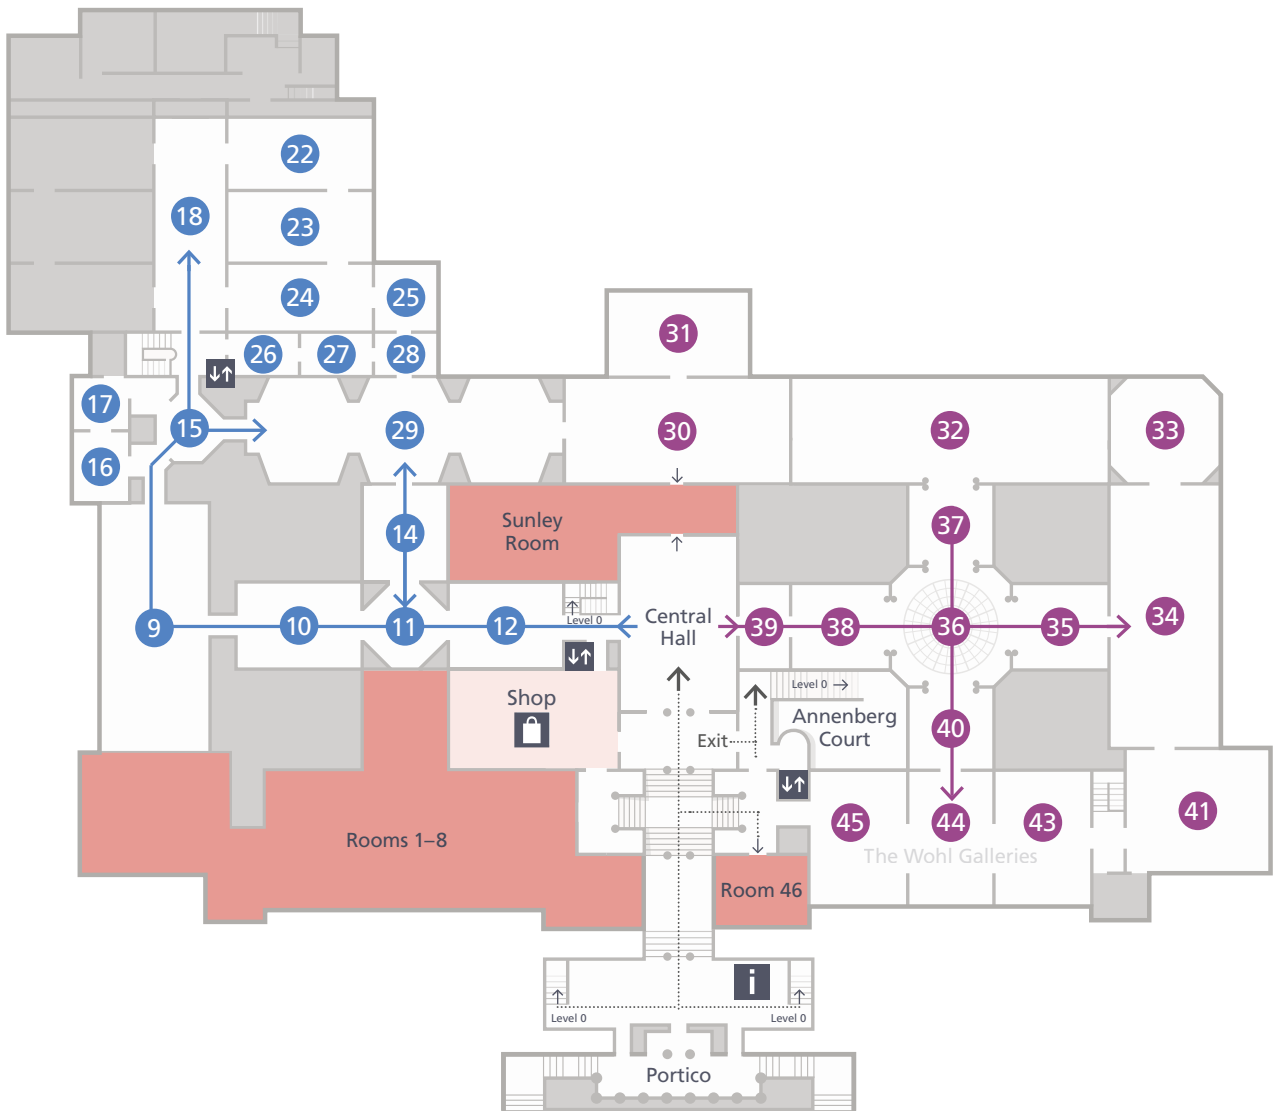

2 Main Floor Galleries

Lifts 

Shop 

Information, tickets & Membership 

0 Ground Floor Galleries

- Shop 
- Ochre restaurant 
- Muriel's Kitchen 
- Espresso Bar 
- Cloakroom 
- Toilets 

Key

- | | | | |
|---|--|--|---|
|  Information, tickets & Membership |  Male toilets |  Baby change |  Muriel's Kitchen |
|  Cloakroom |  Female toilets |  Shop |  Ochre restaurant |
|  Lifts |  Accessible toilets |  Espresso Bar |  Temporary exhibition (Admission charge may apply) |

Rooms 9–29

Take this route to discover our
Renaissance, Dutch & Flemish paintings

Cranach, Holbein, Leonardo, Mantegna, Raphael, Rembrandt,
Rubens, Titian, Ruysch, Van Eyck

Rooms 30–45

Take this route to see our 17th,
18th century & Impressionist paintings

Constable, Gainsborough, Pissaro, Reni, Rousseau, Seurat,
Stubbs, Turner, Van Gogh, Vigée Le Brun

Rooms C–F

Take this route to discover our
Medieval & Renaissance paintings

Lippi, Perugino, Piero di Cosimo, Piero della Francesca, Uccello