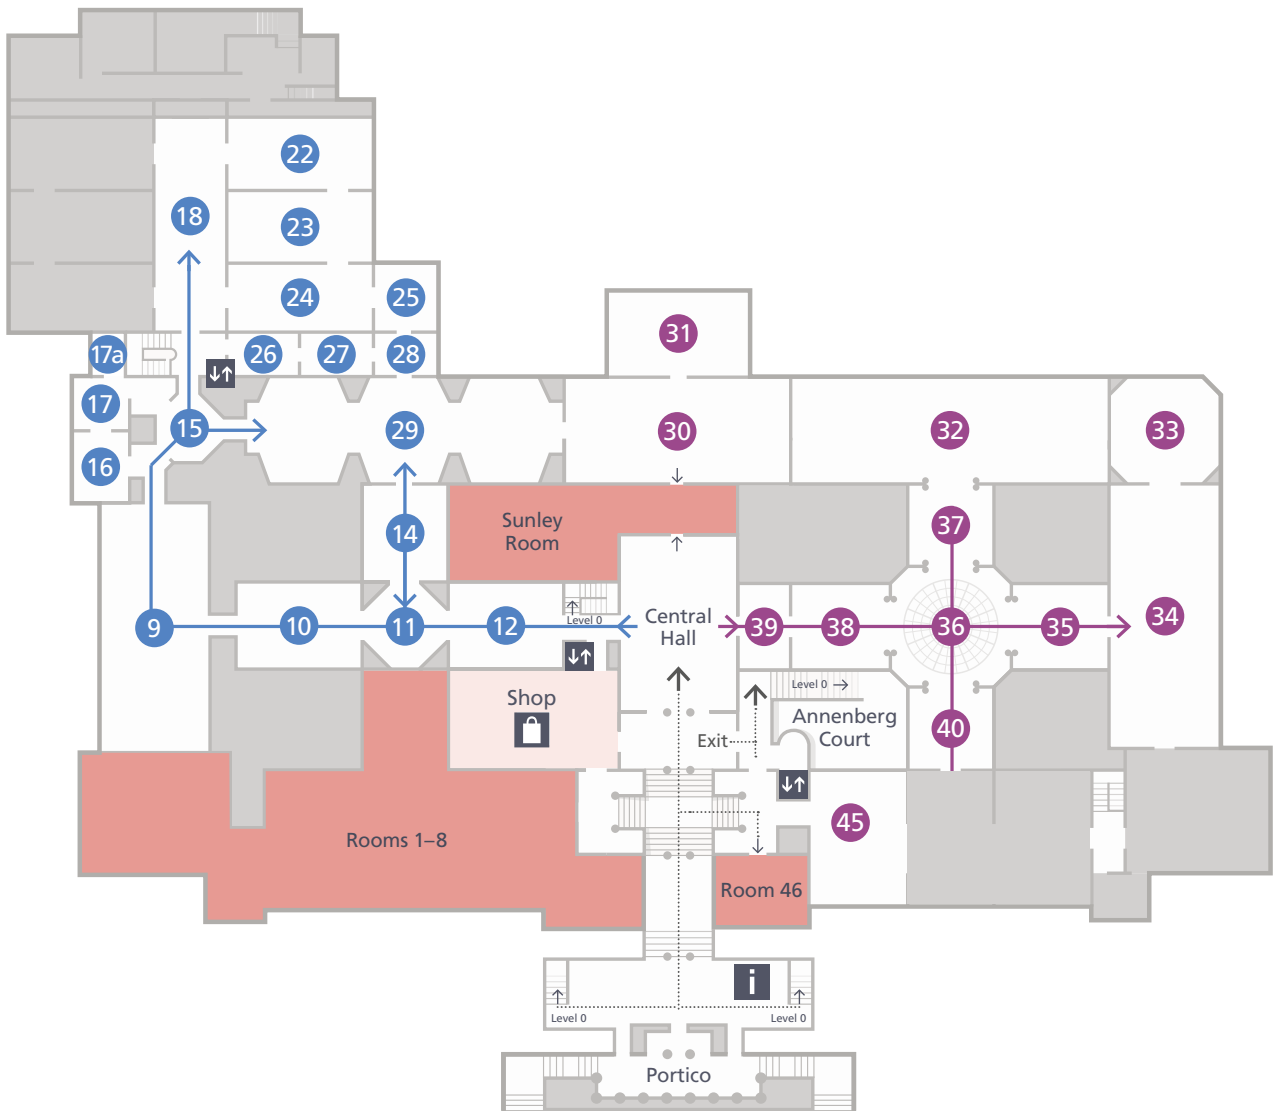

# 2 Main Floor Galleries

Lifts 

Shop 

Information, tickets & Membership 

# 0 Ground Floor Galleries

- Shop 
- Ochre restaurant 
- Muriel's Kitchen 
- Espresso Bar 
- Cloakroom 
- Toilets 

## Key

- |   |  |  |   |
|---|--|--|---|
|  Information, tickets & Membership |  Male toilets       |  Baby change  |  Muriel's Kitchen                                  |
|  Cloakroom                         |  Female toilets     |  Shop         |  Ochre restaurant                                  |
|  Lifts                             |  Accessible toilets |  Espresso Bar |  Temporary exhibition (Admission charge may apply) |

Rooms 9–29

Take this route to discover our  
Renaissance, Dutch & Flemish paintings

Cranach, Holbein, Leonardo, Mantegna, Raphael, Rembrandt,  
Rubens, Titian, Ruysch, Van Eyck

Rooms 30–45

Take this route to see our 17th,  
18th century & Impressionist paintings