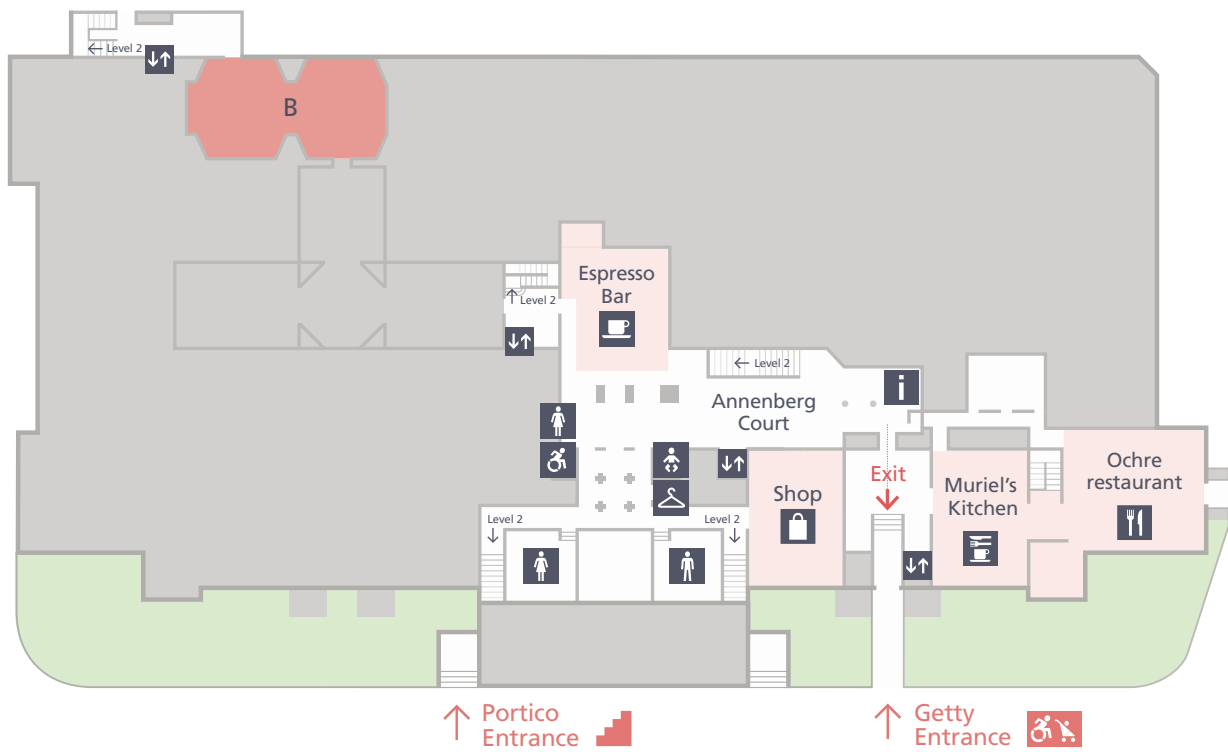

# 2 Main Floor Galleries

Lifts 

Shop 

Information, tickets & Membership 

# 0 Ground Floor Galleries

- Shop 
- Ochre restaurant 
- Muriel's Kitchen 
- Espresso Bar 
- Cloakroom 
- Toilets 

## Key

- |   |  |  |   |
|---|--|--|---|
|  Information, tickets & Membership |  Male toilets       |  Baby change  |  Muriel's Kitchen                                  |
|  Cloakroom                         |  Female toilets     |  Shop         |  Ochre restaurant                                  |
|  Lifts                             |  Accessible toilets |  Espresso Bar |  Temporary exhibition (Admission charge may apply) |

Rooms 9–29

Take this route to discover our  
Renaissance, Dutch & Flemish paintings

Cranach, Holbein, Leonardo, Mantegna, Raphael, Rembrandt,  
Rubens, Titian, Ruysch, Van Eyck

Rooms 30–45

Take this route to see our 17th,  
18th century & Impressionist paintings