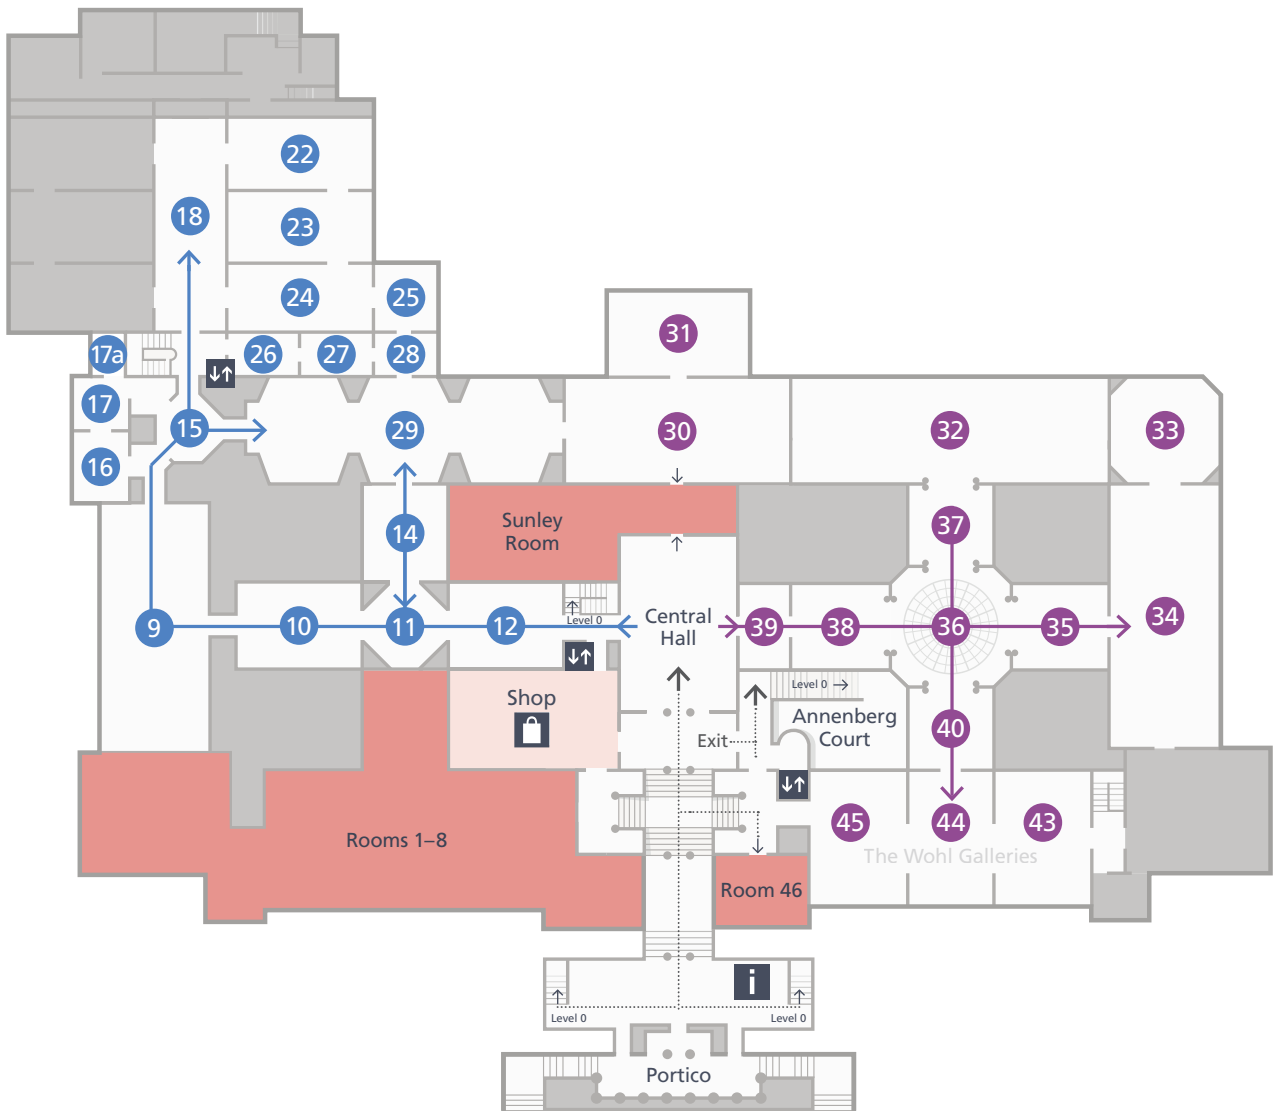

2 Main Floor Galleries

Lifts 

Shop 

Information, tickets & Membership 

0 Ground Floor Galleries

- Shop 
- Ochre restaurant 
- Muriel's Kitchen 
- Espresso Bar 
- Cloakroom 
- Toilets   

Key

- | | | | |
|---|--|--|---|
|  Information, tickets & Membership |  Male toilets |  Baby change |  Muriel's Kitchen |
|  Cloakroom |  Female toilets |  Shop |  Ochre restaurant |
|  Lifts |  Accessible toilets |  Espresso Bar |  Temporary exhibition (Admission charge may apply) |

Rooms 9–29

Take this route to discover our Renaissance, Dutch & Flemish paintings

Cranach, Holbein, Leonardo, Mantegna, Raphael, Rembrandt, Rubens, Titian, Ruysch, Van Eyck

Rooms 30–45

Take this route to see our 17th, 18th century & Impressionist paintings

Constable, Gainsborough, Pissaro, Reni, Rousseau, Seurat, Stubbs, Turner, Van Gogh, Vigée Le Brun

Rooms C–F

Take this route to discover our Medieval & Renaissance paintings

Lippi, Perugino, Piero di Cosimo, Piero della Francesca, Uccello