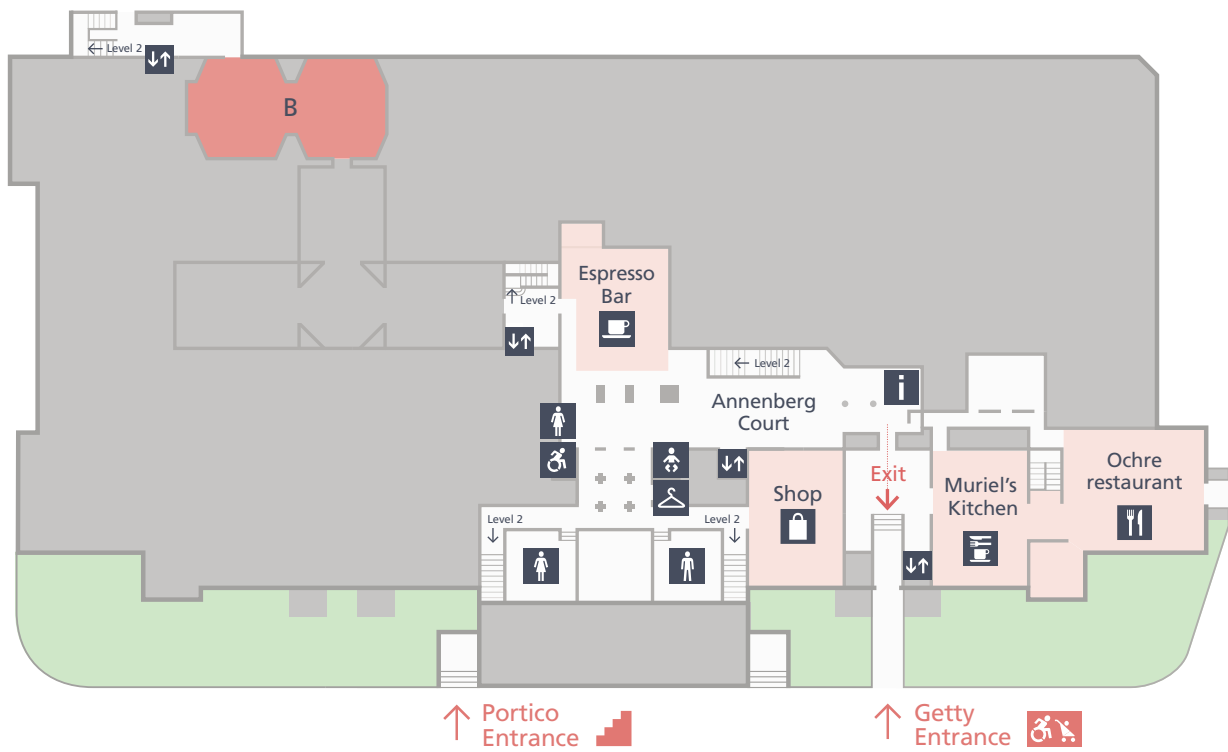

2 Main Floor Galleries

Lifts 

Shop 

Information, tickets & Membership 

0 Ground Floor Galleries

- Shop 
- Ochre restaurant 
- Muriel's Kitchen 
- Espresso Bar 
- Cloakroom 
- Toilets   

Key

- | | | | |
|---|--|--|---|
|  Information, tickets & Membership |  Male toilets |  Baby change |  Muriel's Kitchen |
|  Cloakroom |  Female toilets |  Shop |  Ochre restaurant |
|  Lifts |  Accessible toilets |  Espresso Bar |  Temporary exhibition (Admission charge may apply) |

Rooms 9–29

Take this route to discover our Renaissance, Dutch & Flemish paintings

Cranach, Holbein, Leonardo, Mantegna, Raphael, Rembrandt, Rubens, Titian, Ruysch, Van Eyck

Rooms 30–45

Take this route to see our 17th, 18th century & Impressionist paintings

Constable, Gainsborough, Pissaro, Reni, Rousseau, Seurat, Stubbs, Turner, Van Gogh, Vigée Le Brun

Rooms C–F

Take this route to discover our Medieval & Renaissance paintings

Lippi, Perugino, Piero di Cosimo, Piero della Francesca, Uccello