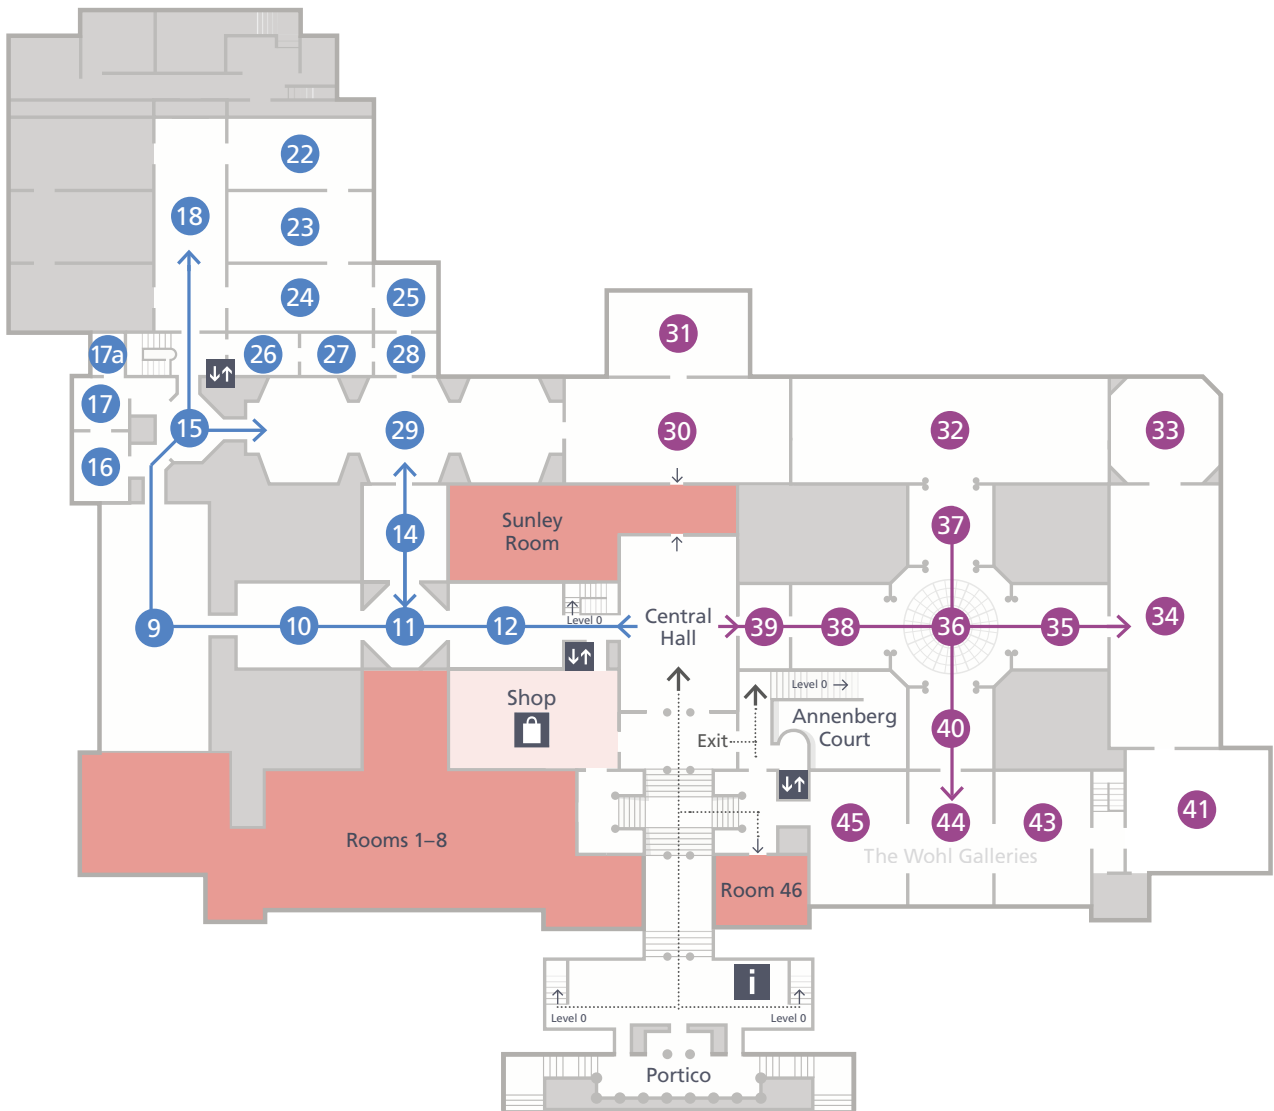

2 Main Floor Galleries

Lifts 

Shop 

Information, tickets & Membership 

0 Ground Floor Galleries

- Shop 
- Ochre restaurant 
- Muriel's Kitchen 
- Espresso Bar 
- Cloakroom 
- Toilets   

Key

- | | | | |
|---|--|--|---|
|  Information, tickets & Membership |  Male toilets |  Baby change |  Muriel's Kitchen |
|  Cloakroom |  Female toilets |  Shop |  Ochre restaurant |
|  Lifts |  Accessible toilets |  Espresso Bar |  Temporary exhibition (Admission charge may apply) |

Rooms 9–29

Take this route to discover our Renaissance, Dutch & Flemish paintings

Cranach, Holbein, Leonardo, Mantegna, Raphael, Rembrandt, Rubens, Titian, Ruysch, Van Eyck

Rooms 30–45

Take this route to see our 17th, 18th century & Impressionist paintings

Constable, Gainsborough, Pissaro, Reni, Rousseau, Seurat, Stubbs, Turner, Van Gogh, Vigée Le Brun

Rooms C–F

Take this route to discover our Medieval & Renaissance paintings

Lippi, Perugino, Piero di Cosimo, Piero della Francesca, Uccello