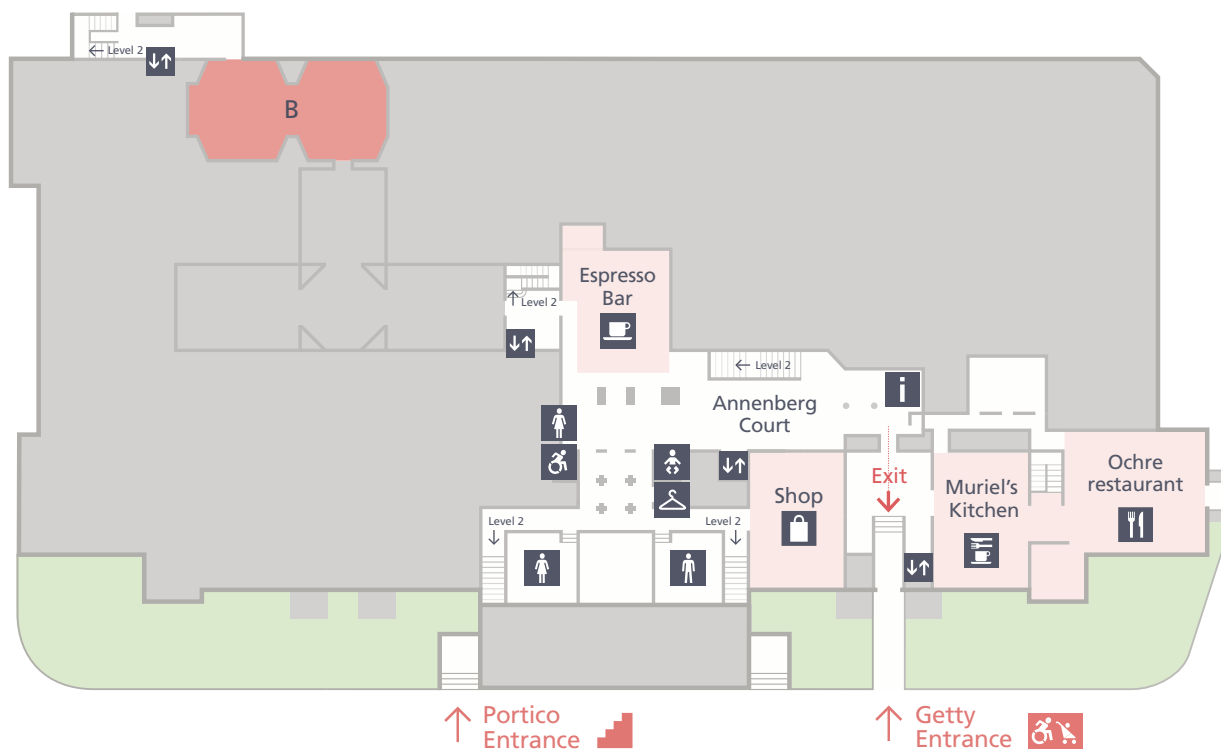

2 Main Floor Galleries

Lifts 

Shop 

Information, tickets & Membership 

0 Ground Floor Galleries

- Shop 
- Ochre restaurant 
- Muriel's Kitchen 
- Espresso Bar 
- Cloakroom 
- Toilets   

Key

- | | | | |
|---|--|--|---|
|  Information, tickets & Membership |  Male toilets |  Baby change |  Muriel's Kitchen |
|  Cloakroom |  Female toilets |  Shop |  Ochre restaurant |
|  Lifts |  Accessible toilets |  Espresso Bar |  Temporary exhibition (Admission charge may apply) |

Rooms 9–29

Take this route to discover our Renaissance, Dutch & Flemish paintings

Cranach, Holbein, Leonardo, Mantegna, Raphael, Rembrandt, Rubens, Titian, Ruysch, Van Eyck

Rooms 30–45

Take this route to see our 17th, 18th century & Impressionist paintings

Constable, Gainsborough, Pissaro, Reni, Rousseau, Seurat, Stubbs, Turner, Van Gogh, Vigée Le Brun

Rooms C–F

Take this route to discover our Medieval & Renaissance paintings

Lippi, Perugino, Piero di Cosimo, Piero della Francesca, Uccello