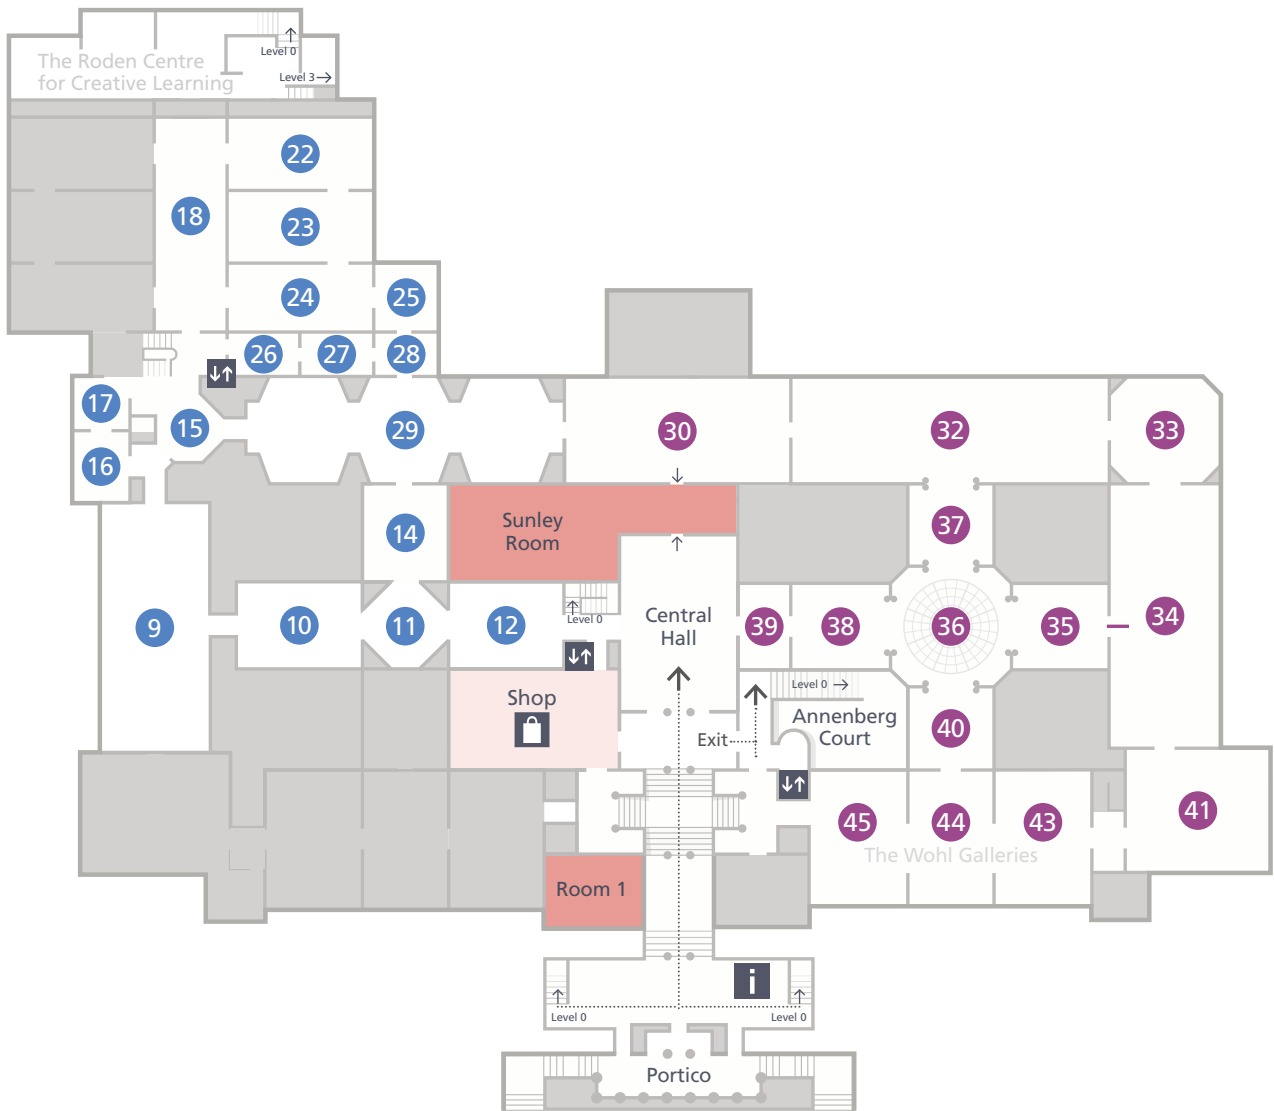

2 Main Floor Galleries

Lifts 

Shop 

Information, tickets & Membership 

0 Ground Floor Galleries

- Shop 
- Ochre restaurant 
- Muriel's Kitchen 
- Espresso Bar 
- Cloakroom 
- Toilets 

Key

- | | | | |
|---|--|--|---|
|  Information, tickets & Membership |  Male toilets |  Baby change |  Muriel's Kitchen |
|  Cloakroom |  Female toilets |  Shop |  Ochre restaurant |
|  Lifts |  Accessible toilets |  Espresso Bar |  Temporary exhibition (Admission charge may apply) |