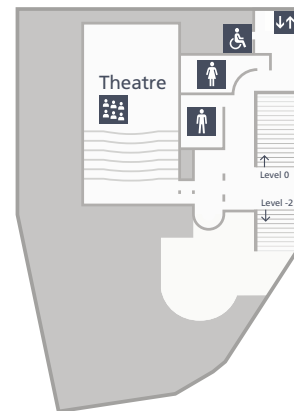

2

Main Floor Galleries

Shop 

Changing Places Toilet 

1

Toilets    

## Ground Floor Galleries

Annenberg Court

Ochre restaurant 

Muriel's Kitchen 

Espresso Bar 

Shop 

Cloakroom 

Toilets    

# -1

Theatre 

flat access to theatre via level -2 

Toilets   

## Key

-  Information & Tickets
-  Cloakroom
-  Lifts
-  Male Toilets
-  Female Toilets
-  Accessible Toilets
-  Baby Change

-  Accessible Entrance
-  Theatre
-  Shop
-  Ochre restaurant
-  Muriel's Kitchen
-  Espresso Bar