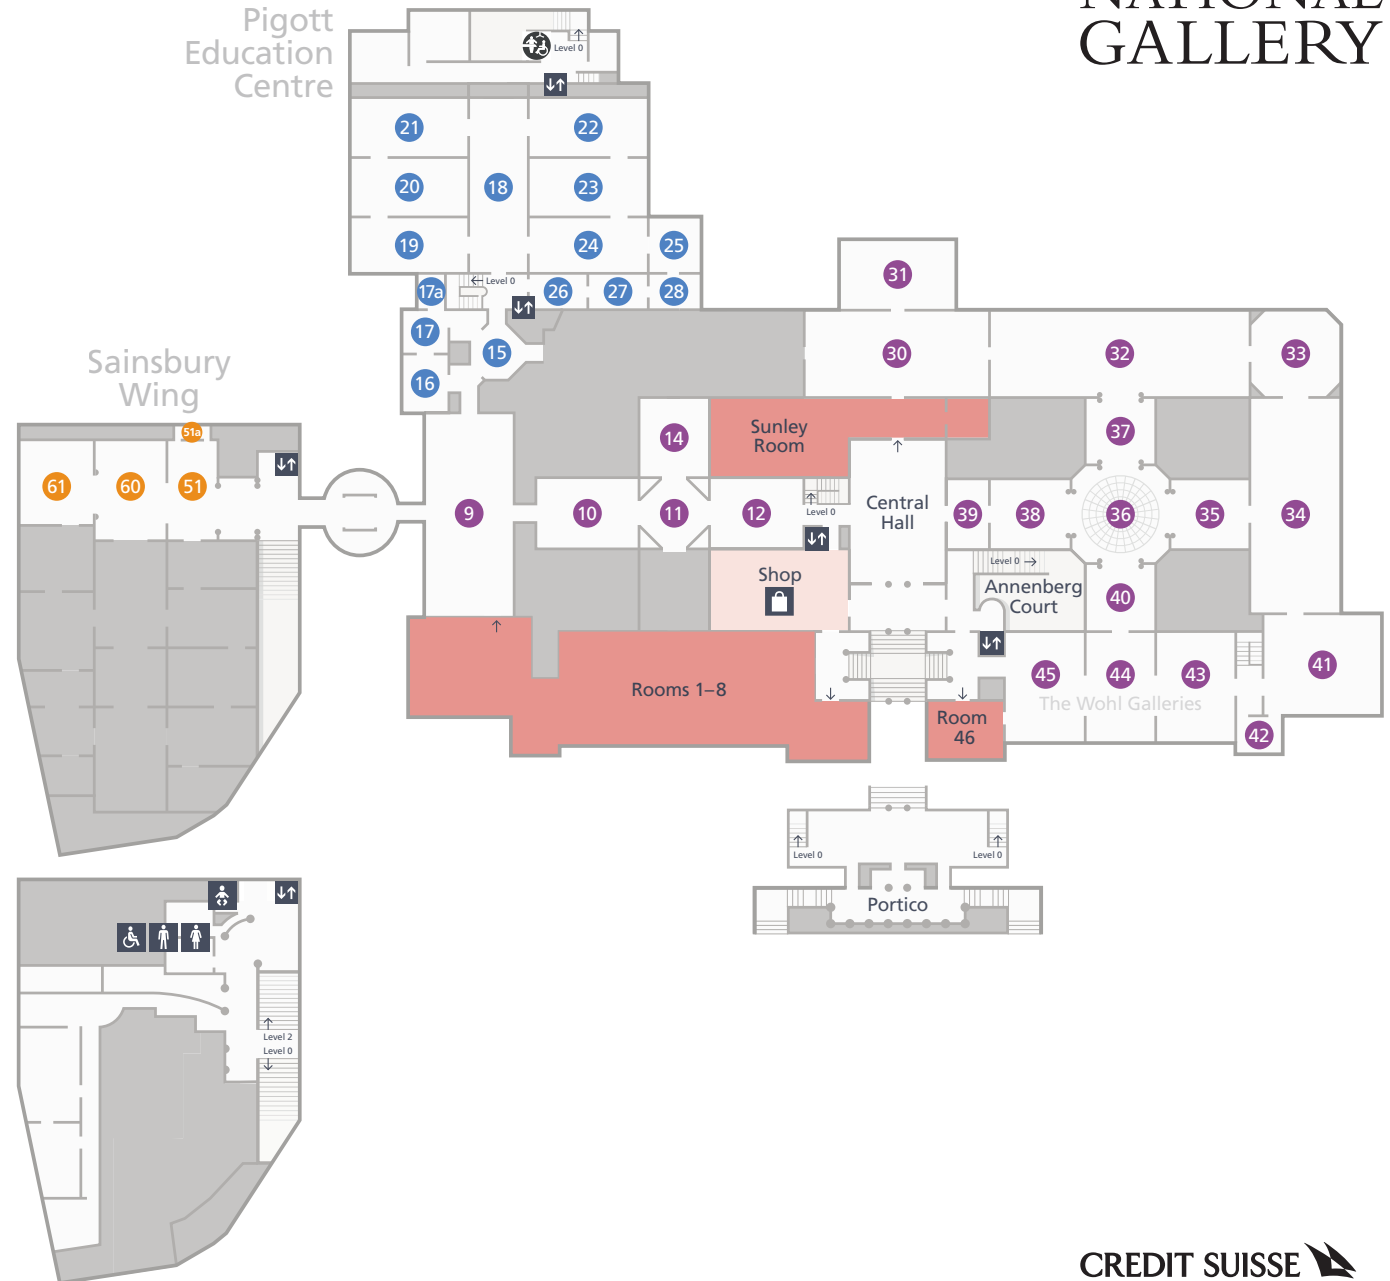

2

Main Floor Galleries

Shop 

Changing Places Toilet 

1

Toilets    

## Ground Floor Galleries

Annenberg Court

Ochre restaurant 

Muriel's Kitchen 

Espresso Bar 

Shop 

Cloakroom 

Toilets    

# -1

Theatre 

flat access to theatre via level -2 

Toilets   

## Key

-  Information & Tickets
-  Cloakroom
-  Lifts
-  Male Toilets
-  Female Toilets
-  Accessible Toilets
-  Baby Change

-  Accessible Entrance
-  Theatre
-  Shop
-  Ochre restaurant
-  Muriel's Kitchen
-  Espresso Bar