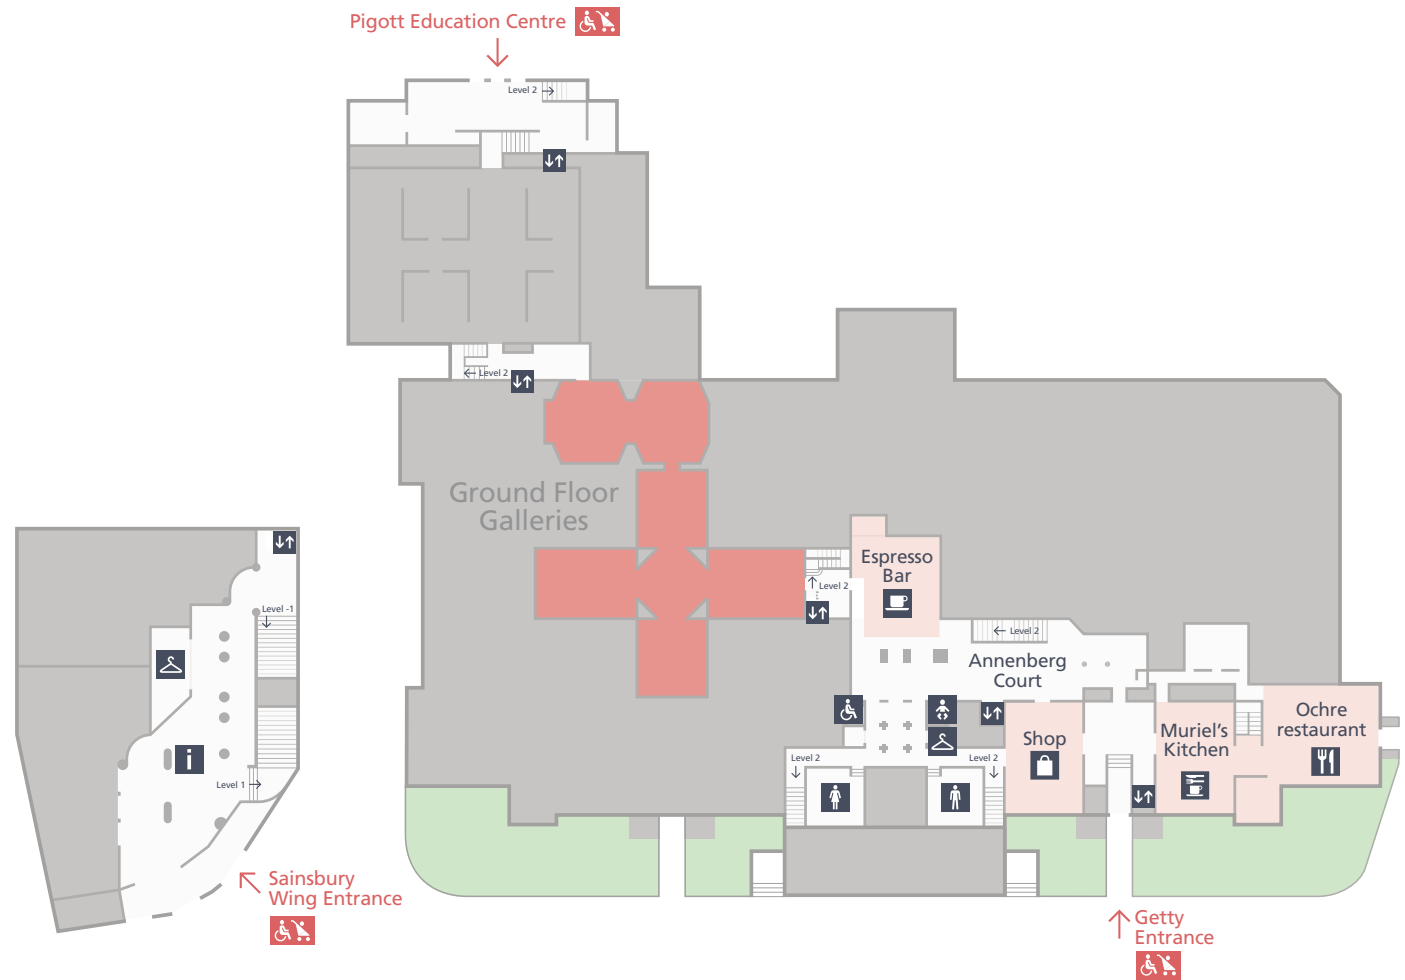

2

Main Floor Galleries

Shop 

Changing Places Toilet 

1

Toilets    

## Ground Floor Galleries

Annenberg Court

Ochre restaurant 

Muriel's Kitchen 

Espresso Bar 

Shop 

Cloakroom 

Toilets    

# -1

Theatre 

flat access to theatre via level -2 

Toilets   

## Key

-  Information & Tickets
-  Cloakroom
-  Lifts
-  Male Toilets
-  Female Toilets
-  Accessible Toilets
-  Baby Change

-  Accessible Entrance
-  Theatre
-  Shop
-  Ochre restaurant
-  Muriel's Kitchen
-  Espresso Bar